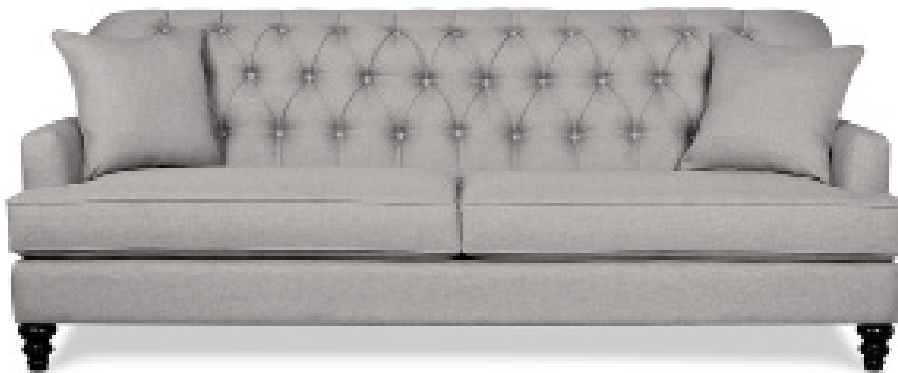

LODEN

OPTIONS & PRICES

FABRIC GRADE	8	10	12	14	16	18	20
SOFA 87"W x 36.5"D x 34.5"H	2249	2299	2349	2399	2449	2499	2549
APARTMENT SOFA 75"W x 36.5"D x 34.5"H	2199	2249	2299	2349	2399	2449	2499
LOVESEAT 60.5"W x 36.5"D x 34.5"H	2199	2249	2299	2349	2399	2449	2499
CHAIR 30.5"W x 36.5"D x 34.5"H	1049	1099	1149	1199	1249	1299	1349
OTTOMAN 27"W x 22"D x 17"H	499	549	599	649	699	749	799

TIP: Measure furniture diagonally from corner to corner to ensure it fits through your doorway.

CUSTOM ORDER

Frames are made from a combination of engineered wood and hardwood kiln dried to prevent warping
Interlocking components and corner blocks are used to ensure frame strength
High density foam seat
Ultracell foam standard
Fibre fill back and toss cushions
Available in hundreds of fabrics
Made in Canada

WARRANTY

FRAME - Lifetime*

SPRINGS/WEBBING - Lifetime*

FOAM SEAT - 10 years*

FIBRE BACKS AND TOSS - 1 Year

FABRIC - 1 Year

2.1 lb Ultracel foam (soft) standard.
5-Year Diamond Kote Extended Protection Plan included with purchase of products over $599. Ask a sales associate or visit urbanbarn.com for more details.

*Pro-rated limited warranty

URBAN BARN