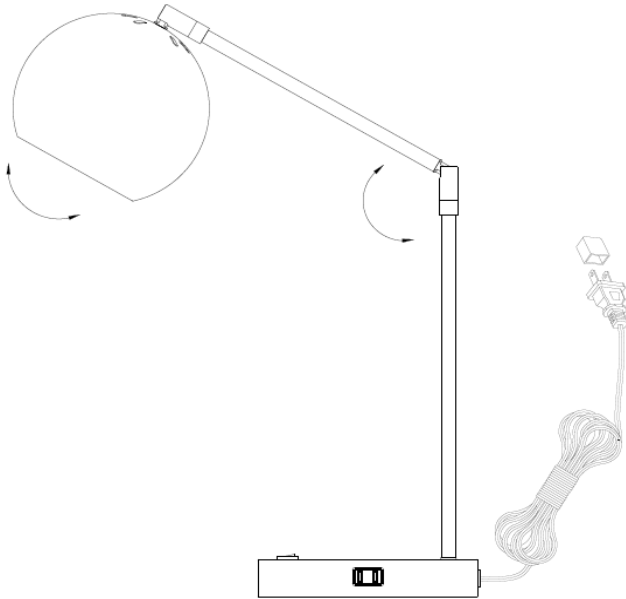

ASSEMBLY INSTRUCTION FOR

Vita Desk Lamp

Model# 219184

GENERAL PRODUCT INFORMATION:

This product is suitable  
for dry locations only.

IMPORTANT SAFETY INSTRUCTIONS:

This portable lamp has a polarized plug as a feature to reduce the risk of electric shock (one blade is larger than the other). This plug will fit in a polarized outlet only one way. If the plug does not fit fully in the outlet, reverse the plug. If it still does not fit, contact a qualified electrician. Do not use with an extension cord unless the plug can be fully inserted. **DO NOT ALTER THE PLUG.**

**BULB TYPE:** Use only with maximum of 1\*40W incandescent bulb (bulb not included).